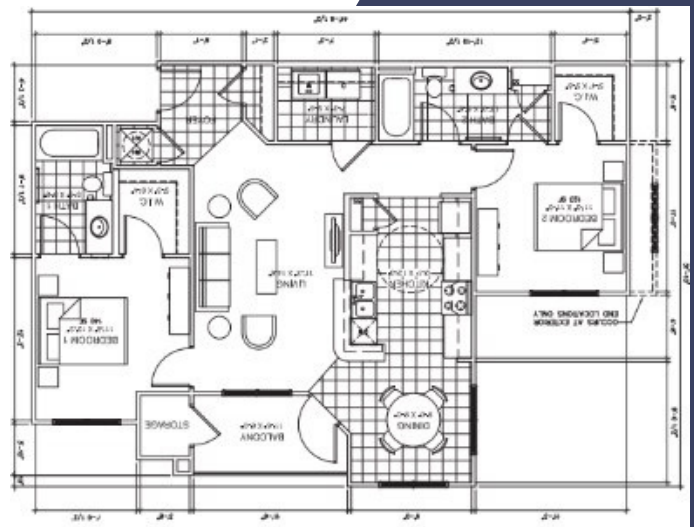

Family friendly clubhouse with a kitchen
24-hour laundry facility, fitness and business center!

CARMEL RIDGE

APARTMENTS

WWW.MYCARMELRIDGE.COM

15 CARMEL RIDGE CIRCLE
ASHEVILLE, NC 28806

828-232-5811

1 BEDROOM

2 BEDROOM

3 BEDROOM